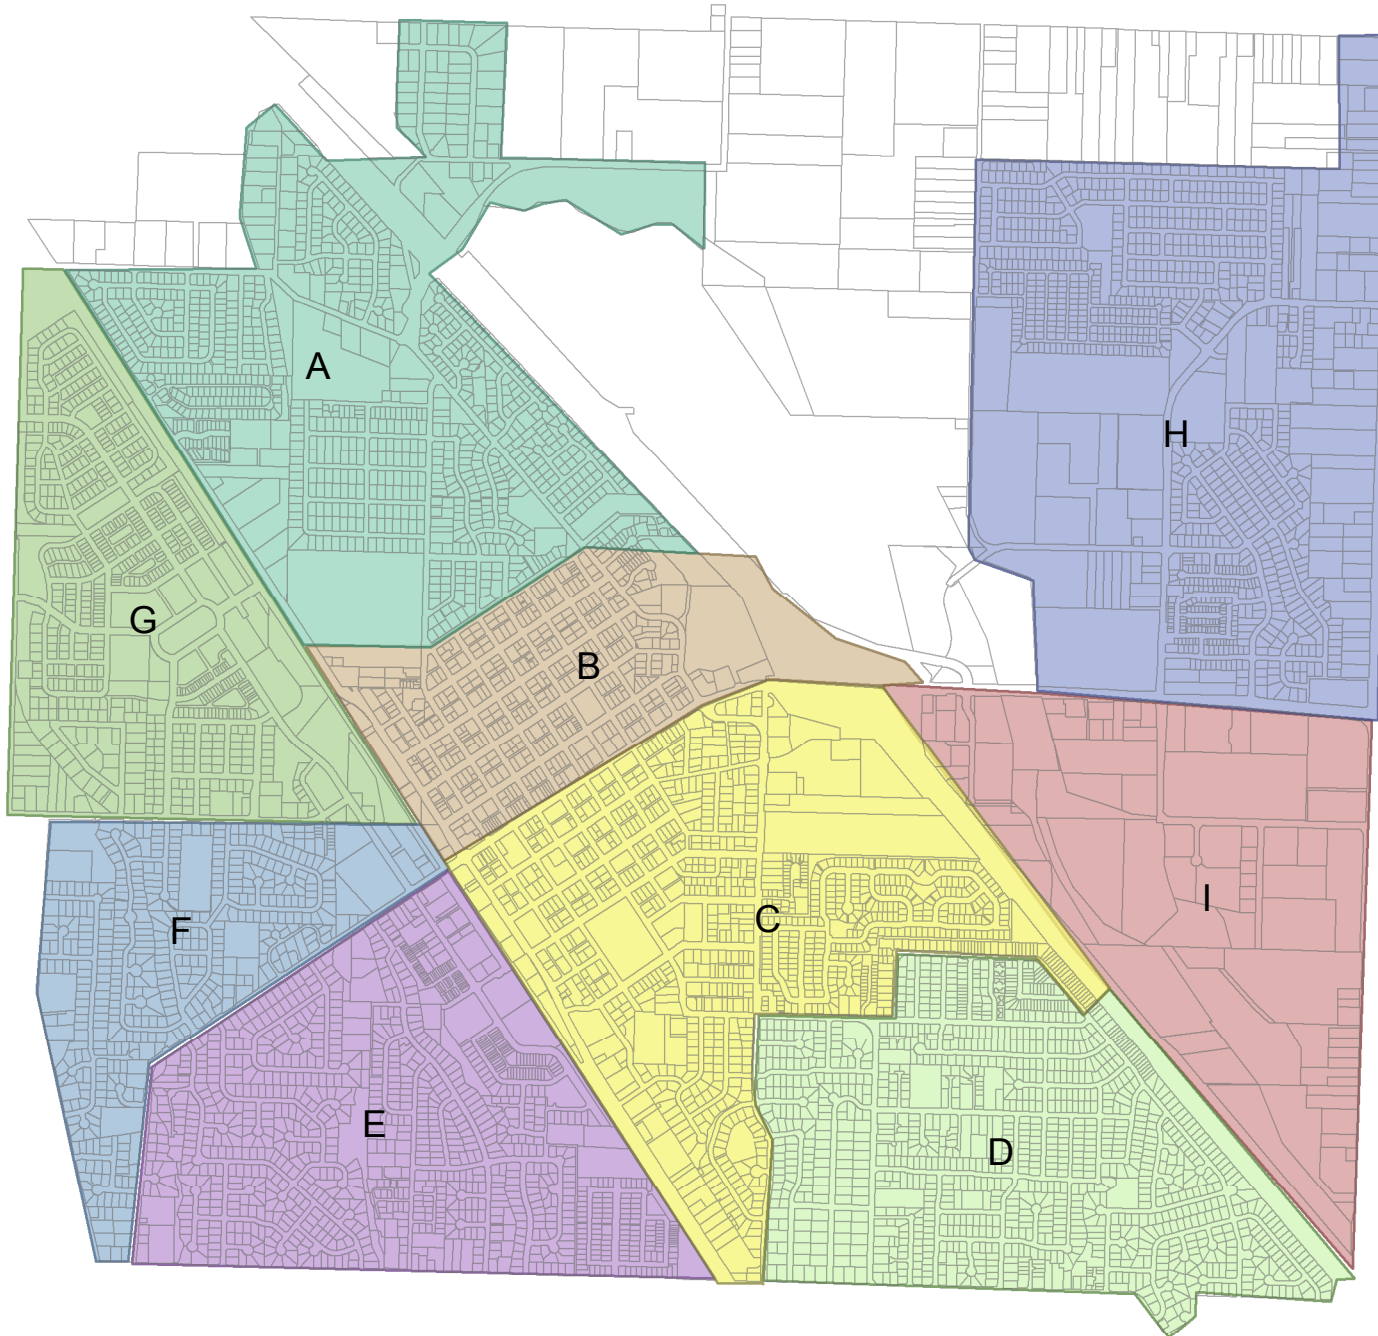

# CENTRAL POINT

## Central Point Neighborhood Areas

### Legend

- Area A
- Area B
- Area C
- Area D
- Area E
- Area F
- Area G
- Area H
- Area I

Created by:  
Stephanie Holtey, Principal Planner  
Date:  
October 16, 2018

0 800 1,600 3,200 Feet