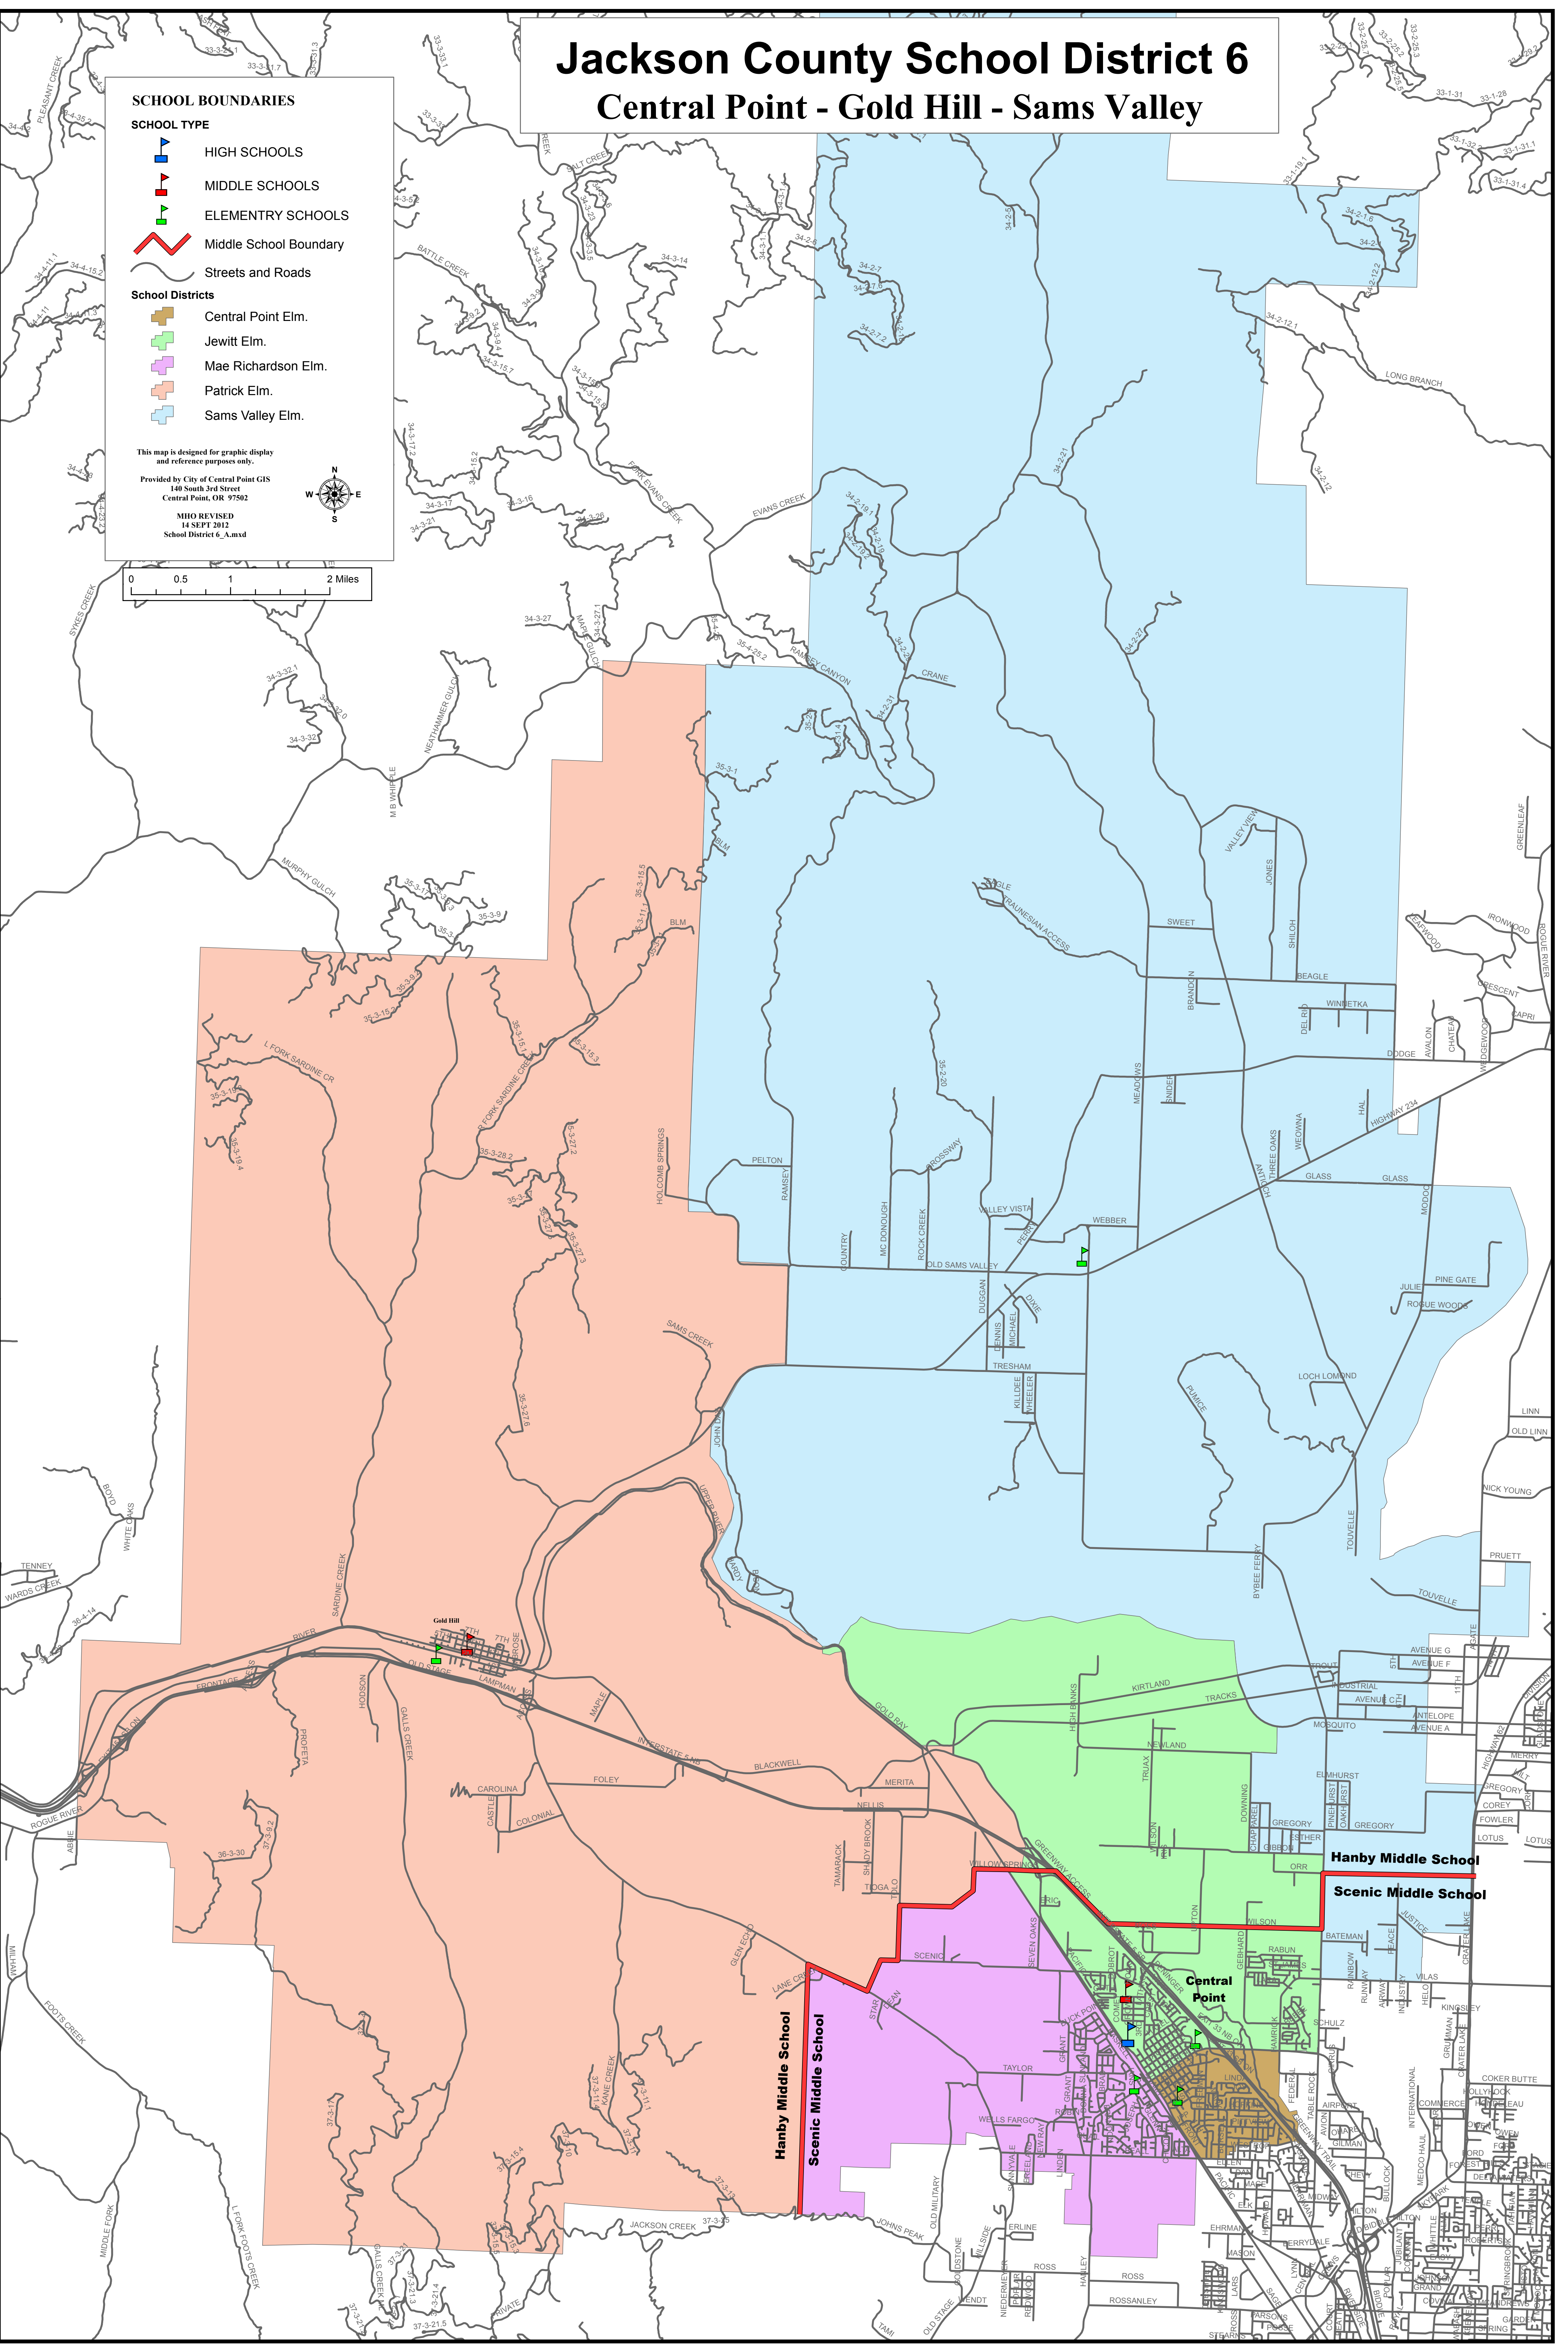

Jackson County School District 6

Central Point - Gold Hill - Sams Valley

- SCHOOL BOUNDARIES**
- SCHOOL TYPE**
-  HIGH SCHOOLS
 -  MIDDLE SCHOOLS
 -  ELEMENTRY SCHOOLS
 -  Middle School Boundary
 -  Streets and Roads

- School Districts**
-  Central Point Elm.
 -  Jewitt Elm.
 -  Mae Richardson Elm.
 -  Patrick Elm.
 -  Sams Valley Elm.

This map is designed for graphic display and reference purposes only.
 Provided by City of Central Point GIS
 140 South 3rd Street
 Central Point, OR 97502
 MHO REVISED
 14 SEPT 2012
 School District 6_A.mxd